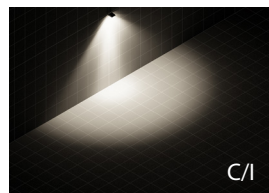

C/I

ACCESSORIES

DESCRIPTION	COLOR	PART NUMBER
GUELL 2.5 S/W (166 W - 238 W)		
Louvre GUELL 2.5 Symmetrical		310961
GUELL 2.5 A/W (166 W - 238 W)		
Louvre GUELL 2.5 Asymmetrical A40/W		310962
GUELL 2.5 A/W - S/W (166 W - 238 W)		
GUELL 2.5 frosted glass		310964
GUELL 2.5		
Cover GUELL 2.5 A40/W	●	310963
Protective grid GUELL 2.5		310965
Wall mount support 1000 mm	●	310982
Double pole top support GUELL 2.5	●	310967
Single pole top support GUELL 2.5	●	310966
Steel 'U' bolt clamp for Ø 60-80 mm poles painted aluminium grey	●	14012294