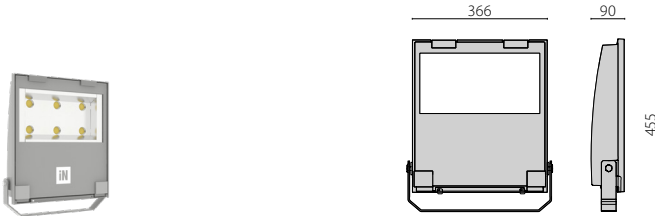

GUELL 2.5 S/W

IK07 3J xx5

WATTAGE	KELVIN	OPTIC	LIGHTS SOURCE LUMEN OUTPUT	LUMINAIRE LUMEN OUTPUT	L	B	LIFETIME	COLOUR/ RAL	PART NUMBER
154 W	4000	S/W	24200 lm	20345 lm	70	10	130000 h	● 306125	
154 W	3000	S/W	22900 lm	18843 lm	70	10	130000 h	● 3102746	

Power LED dimmable 1-10 V 220-240 V 50/60 Hz

230 W	4000	S/W	36440 lm	31072 lm	70	10	130000 h	● 306201
230 W	3000	S/W	34480 lm	29882 lm	70	10	130000 h	● 3102747
156 W	4000	S/W	24300 lm	21783 lm	70	10	130000 h	● 306199
156 W	3000	S/W	22990 lm	20440 lm	70	10	130000 h	● 3103860