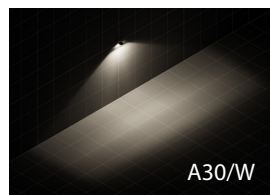

A30/W

ACCESSORIES

DESCRIPTION	COLOR	PART NUMBER
GUELL ZERO		
500 mm arm completes with connection base GUELL ZERO	●	14453380
1000 mm arm completes with connection base GUELL ZERO	●	14453480

14453380

14453480