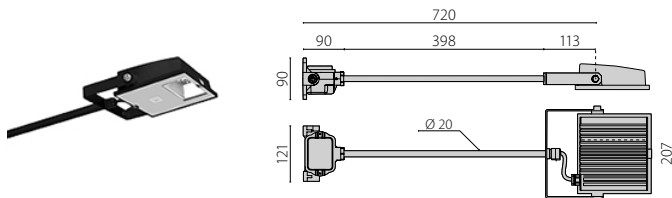

- GR-94 / Metallic grey / Textured
- BK-RAL9005 / Black RAL9005 / Glossy

GUELL ZERO KIT S/M

IK06 1.2J xx3

WATTAGE	KELVIN	OPTIC	LIGHTSOURCE LUMEN OUTPUT	LUMINAIRE LUMEN OUTPUT	L	B	LIFETIME	COLOUR/ RAL	PART NUMBER
Power LED 220-240 V 50/60 Hz									
28 W	4000	S/M	3461 lm	3162 lm	70	10	150000 h	● 306541	
28 W	3000	S/M	3296 lm	3014 lm	70	10	150000 h	● 306539	
15 W	4000	S/M	1888 lm	1603 lm	70	10	150000 h	● 06124980	
15 W	3000	S/M	1840 lm	1464 lm	70	10	150000 h	● 06150980