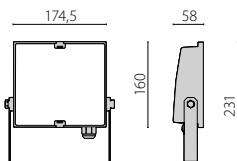

GUELL ZERO

- GR-94 / Metallic grey / Textured
- BK-RAL9005 / Black RAL9005 / Glossy

GUELL ZERO S/M

IK06 1.2J xx3

WATTAGE	KELVIN	OPTIC	LIGHTSOURCE LUMEN OUTPUT	LUMINAIRE LUMEN OUTPUT	L	B	LIFETIME	COLOR/ RAL	PART NUMBER
Power LED 220-240 V 50/60 Hz									
28 W	4000	S/M	3461 lm	3162 lm	70	10	150000 h	● 306514	
28 W	3000	S/M	3296 lm	3014 lm	70	10	150000 h	● 306511	
28 W	4000	S/M	3461 lm	3162 lm	70	10	150000 h	● 306512	
28 W	3000	S/M	3296 lm	3014 lm	70	10	150000 h	● 306509	
15 W	4000	S/M	1888 lm	1603 lm	70	10	150000 h	● 06115394	
15 W	3000	S/M	1840 lm	1464 lm	70	10	150000 h	● 06151494	
15 W	4000	S/M	1888 lm	1603 lm	70	10	150000 h	● 06149080	
15 W	3000	S/M	1840 lm	1464 lm	70	10	150000 h	● 06152280	

S/M

GUELL ZERO A/W

IK06 1.2J xx3

WATTAGE	KELVIN	OPTIC	LIGHTSOURCE LUMEN OUTPUT	LUMINAIRE LUMEN OUTPUT	L	B	LIFETIME	COLOR/ RAL	PART NUMBER
Power LED 220-240 V 50/60 Hz									
28 W	4000	A30/W	3461 lm	3167 lm	70	10	150000 h	● 306523	
28 W	3000	A30/W	3296 lm	3005 lm	70	10	150000 h	● 306520	
28 W	4000	A30/W	3461 lm	3167 lm	70	10	150000 h	● 306521	
28 W	3000	A30/W	3296 lm	3005 lm	70	10	150000 h	● 306518	
15 W	4000	A30/W	1888 lm	1589 lm	70	10	150000 h	● 06115794	
15 W	3000	A30/W	1840 lm	1488 lm	70	10	150000 h	● 06151294	
15 W	4000	A30/W	1888 lm	1589 lm	70	10	150000 h	● 06148680	
15 W	3000	A30/W	1840 lm	1488 lm	70	10	150000 h	● 06152080	

A30/W

ACCESSORIES

DESCRIPTION	COLOR	PART NUMBER
GUELL ZERO		
500 mm arm completes with connection base GUELL ZERO	●	14453380
1000 mm arm completes with connection base GUELL ZERO	●	14453480

14453380

14453480