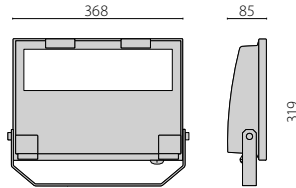

● GR-94 / Metallic grey / Textured

AC/DC Possibility of AC/DC versions in accordance with EN 5012 and VDE 0108 (consult factory).