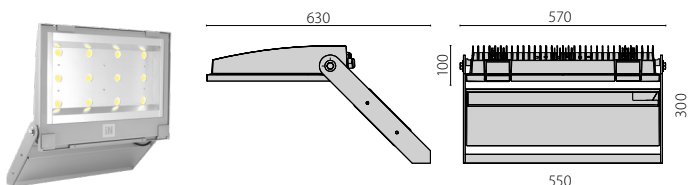

● GR-94 / Metallic grey / Textured

AC/DC Possibility of AC/DC versions in accordance with EN 5012 and VDE 0108 (consult factory).

GUELL 4 S/W

IK07 3J xx5

WATTAGE	KELVIN	OPTIC	LIGHTSOURCE LUMEN OUTPUT	LUMINAIRE LUMEN OUTPUT	L	B	LIFETIME	COLOUR/ RAL	PART NUMBER

Power LED dimmable 1-10 V 220-240 V 50/60 Hz

413 W	4000	S/W	62472 lm	55007 lm	70	10	130000 h	● 06210094
413 W	3000	S/W	59100 lm	50359 lm	70	10	130000 h	● 06203594