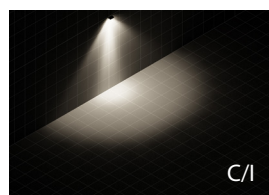

C/I

ACCESSORIES

DESCRIPTION	COLOR	PART NUMBER
GUPELL 2		
Protective grid GUPELL 2		14173502
Connection box IP 66		14174220
Wall support 500 mm/19.69" GUPELL 1/2	●	14173394
Wall support 1000 mm/39.37" GUPELL 1/2	●	14173494
Single pole top support GUPELL 2	●	14174094
Double pole top support GUPELL 2	●	14174194
Reinforcing bracket GUPELL 2 in painted steel. Used to fasten the floodlight with a single screw in the centre of the bracket	●	14460594
GUPELL 2 A/W - GUPELL 2 S/W		
Soft glass GUPELL 2	●	14173994
GUPELL 2 A/W		
Cover GUPELL 2 Asymmetrical	●	14173694
Louvre GUPELL 2 Asymmetrical		14173820
GUPELL 2 S/W		
Louvre GUPELL 2 Symmetrical		14173720
GUPELL 2 C/I		
GUPELL 2/C frosted glass		14476794