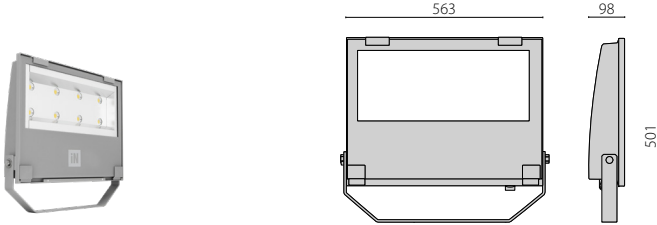

310966

14012294

GUELL 3

● GR-94 / Metallic grey / Textured

AC/DC Possibility of AC/DC versions in accordance with EN 5012 and VDE 0108 (consult factory).

GUELL 3 S/W

IK07 3J xx5

WATTAGE	KELVIN	OPTIC	LIGHTSOURCE LUMEN OUTPUT	LUMINAIRE LUMEN OUTPUT	L	B	LIFETIME	COLOUR/ RAL	PART NUMBER
---------	--------	-------	-----------------------------	---------------------------	---	---	----------	----------------	-------------