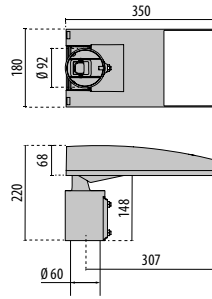

74 W

S/W
symmetric wide reflector

A35/EW
asymmetric extra wide reflector

SPIDER+ POST

available from 2021

design by GIORGIO LODI

● BK-81 / Black / Textured

SPIDER+ POST A/EW