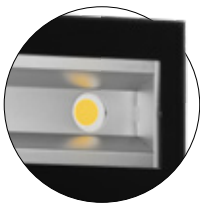

SPIDER+ 20

SPIDER+ 30

37 W

74 W

S/W
symmetric wide reflector

A35/EW
asymmetric extra wide reflector