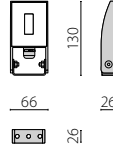

SPIDER+ 10

available from 2021

design by GIORGIO LODI

● BK-81 / Black / Textured

SPIDER+ 10 S/EW

IK06 1J xx3

WATTAGE	CRI	KELVIN	OPTIC	LIGHTSOURCE LUMEN OUTPUT	LUMINAIRE LUMEN OUTPUT	L	B	LIFETIME	COLOUR/ RAL	PART NUMBER
Power LED 220-240 V 50/60 Hz										
10 W	80	4000	S/EW	1485 lm	634 lm	70	10	35000 h	●	3108610
10 W	80	3000	S/EW	1350 lm	611 lm	70	10	35000 h	●	3108608