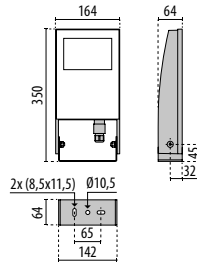

SPIDER+ 20

design by GIORGIO LODI

● BK-81 / Black / Textured

SPIDER+ 20 S/W

IK05 0.8J xx3

WATTAGE	CRI	KELVIN	OPTIC	LIGHTSOURCE LUMEN OUTPUT	LUMINAIRE LUMEN OUTPUT	L	B	LIFETIME	COLOUR/ RAL	PART NUMBER
Power LED 220-240 V 50/60 Hz										
37/51 W	80	4000	S/W	6967 lm	6179 lm	70	10	70000 h	●	3106050
37/51 W	80	3000	S/W	6677 lm	5921 lm	70	10	70000 h	●	3106051