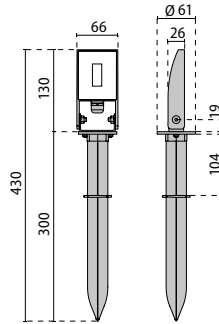

WATTAGE	CRI	KELVIN	OPTIC	LIGHTSOURCE LUMEN OUTPUT	LUMINAIRE LUMEN OUTPUT	L	B	LIFETIME	COLOUR/ RAL	PART NUMBER
Power LED 220-240 V 50/60 Hz										
10 W	80	4000	S/EW	1485 lm	634 lm	70	10	35000 h	●	3108610
10 W	80	3000	S/EW	1350 lm	611 lm	70	10	35000 h	●	3108608

S/EW

3m cable

SPIDER+ 10 KIT S/EW

IK06 1J xx3

WATTAGE	CRI	KELVIN	OPTIC	LIGHTSOURCE LUMEN OUTPUT	LUMINAIRE LUMEN OUTPUT	L	B	LIFETIME	COLOUR/ RAL	PART NUMBER
Power LED 220-240 V 50/60 Hz										
10 W	80	4000	S/EW	1485 lm	634 lm	70	10	35000 h	●	3108613
10 W	80	3000	S/EW	1350 lm	611 lm	70	10	35000 h	●	3108612