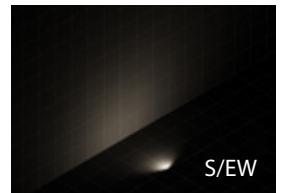

S/EW

3m cable

SPIDER+ 10 KIT S/EW

IK06 1J xx3

WATTAGE	CRI	KELVIN	OPTIC	LIGHTSOURCE LUMEN OUTPUT	LUMINAIRE LUMEN OUTPUT	L	B	LIFETIME	COLOUR/ RAL	PART NUMBER
Power LED 220-240 V 50/60 Hz										
10 W	80	4000	S/EW	1485 lm	634 lm	70	10	35000 h	●	3108613
10 W	80	3000	S/EW	1350 lm	611 lm	70	10	35000 h	●	3108612