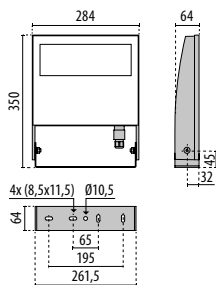

OPTIONAL ACCESSORIES

DESCRIPTION	COLOR	PART NUMBER
SPIDER+ 20		
Wall support 500 mm	●	3107120
Wall support 1000 mm	●	3107121
Connection box IP 66		14174220

3107120 3107121 14174220

SPIDER+ 30

design by GIORGIO LODI