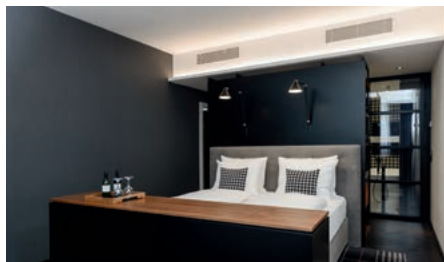

LED-STRIPS

Cove lighting with flexible OSRAM LED strips – uses pleasant indirect light to underline the cozy atmosphere.

OUR EXPERTISE –

experienced, pragmatic, goal-oriented

More than 100 years of industry experience meets innovative technology know-how. And renowned lighting projects will boost our practical experience in the future.

OUR SERVICE –

global, competent, project-specific

- Clever lighting design with LEDVANCE luminaires and DIALux and Relux software
- Personal support for implementing a lighting solution from the LEDVANCE team of experts
- International sales network for individual contacts around the globe

YOUR DIRECT LINE:

hospitality@ledvance.com