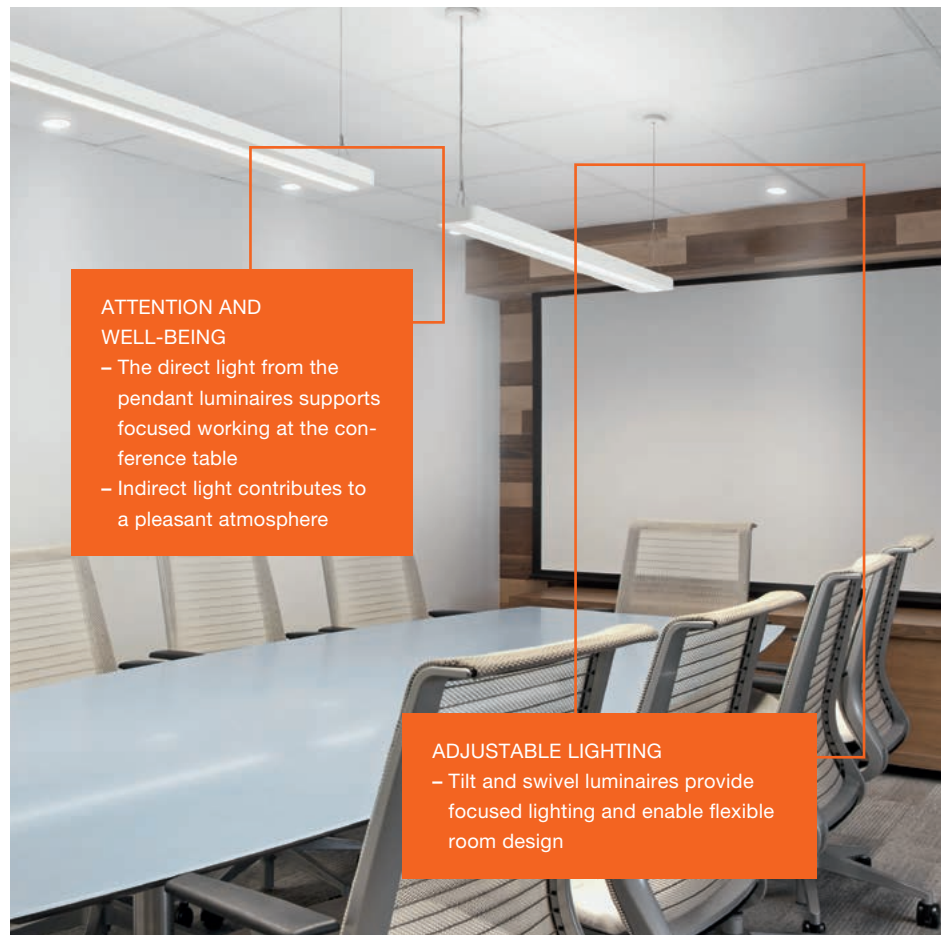

2 GENERAL LIGHTING

Fully focused on the task at hand: wide-beam downlights provide very bright and uniform light.

3 ACCENT LIGHTING

Modern design and exciting lighting effect: tilt and swivel spotlights provide special accents and highlight the room architecture.

4 CEILING LIGHTING

Excellent glare-free panels provide high visual comfort at laptops and PCs in meetings.

Bright and uniform lighting in the conference room through LED strips or LED panels can increase concentration in meetings.