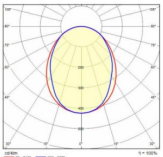

PERFORMANCE
in LIGHTING

Prožektor GUELL2 80W ASYM 10030lm IP66
Tootekood 2500711