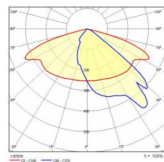

PERFORMANCE
in LIGHTING